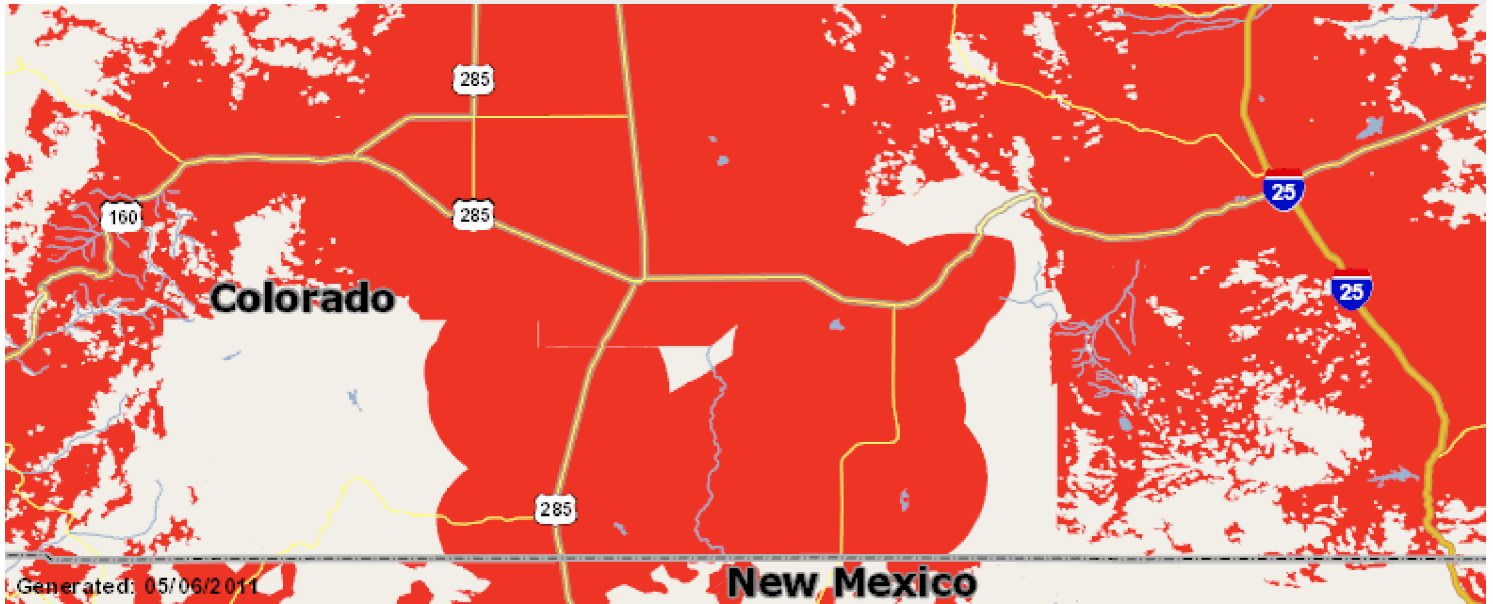

Verizon Wireless Printer Friendly Coverage Map

Generated: 05/06/2011

Mapped Coverage
Voice and Messaging

Map Legend
 Digital Coverage
 No Coverage

These Coverage Locator depictions apply to the following calling plans:

Nationwide Calling Plans, America's Choice initiated (activated) on or after 2/21/2005, Mobile Broadband and Prepaid.

Roaming charges will apply in the Canada Coverage area unless you subscribe to the Nationwide Plus Canada Plan.

Roaming charges will apply in the Mexico Coverage area unless you subscribe to the Nationwide Plus Mexico Plan.

These Coverage Locator maps depict predicted and approximate wireless coverage. The coverage areas shown do not guarantee service availability, and may include locations with limited or no coverage. Even within a coverage area, there are many factors, including customer's equipment, terrain, proximity to buildings, foliage, and weather that may impact service. Some of the Coverage Areas include networks run by other carriers, the coverage depicted is based on their information and public sources, and we cannot ensure its accuracy.